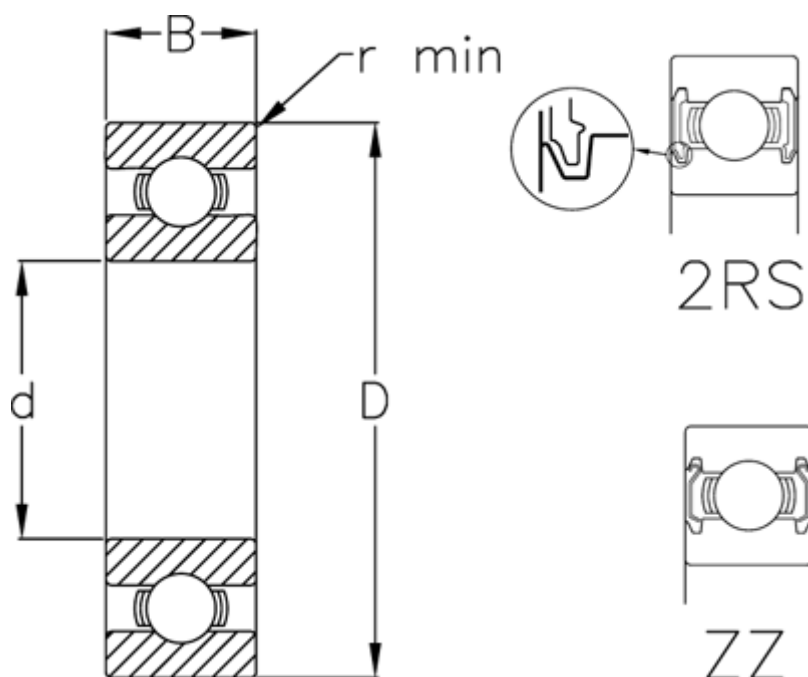

Data Sheet

Article number: 5480015009079

Description: Single row ball bearing 6002 2RS USDA H1
d=15 D=32 B=9 stainless/spesz. grease

Measures

B	= 9	Weight (kg) = 0.03
d	= 15	
D	= 32	
Dynamic load C (kN)	= 5.6	
Max rpm greased	= 22000	
Max rpm oil lubricated	= 26000	
r min	= 0.3	
Static load C0 (kN)	= 2.84	